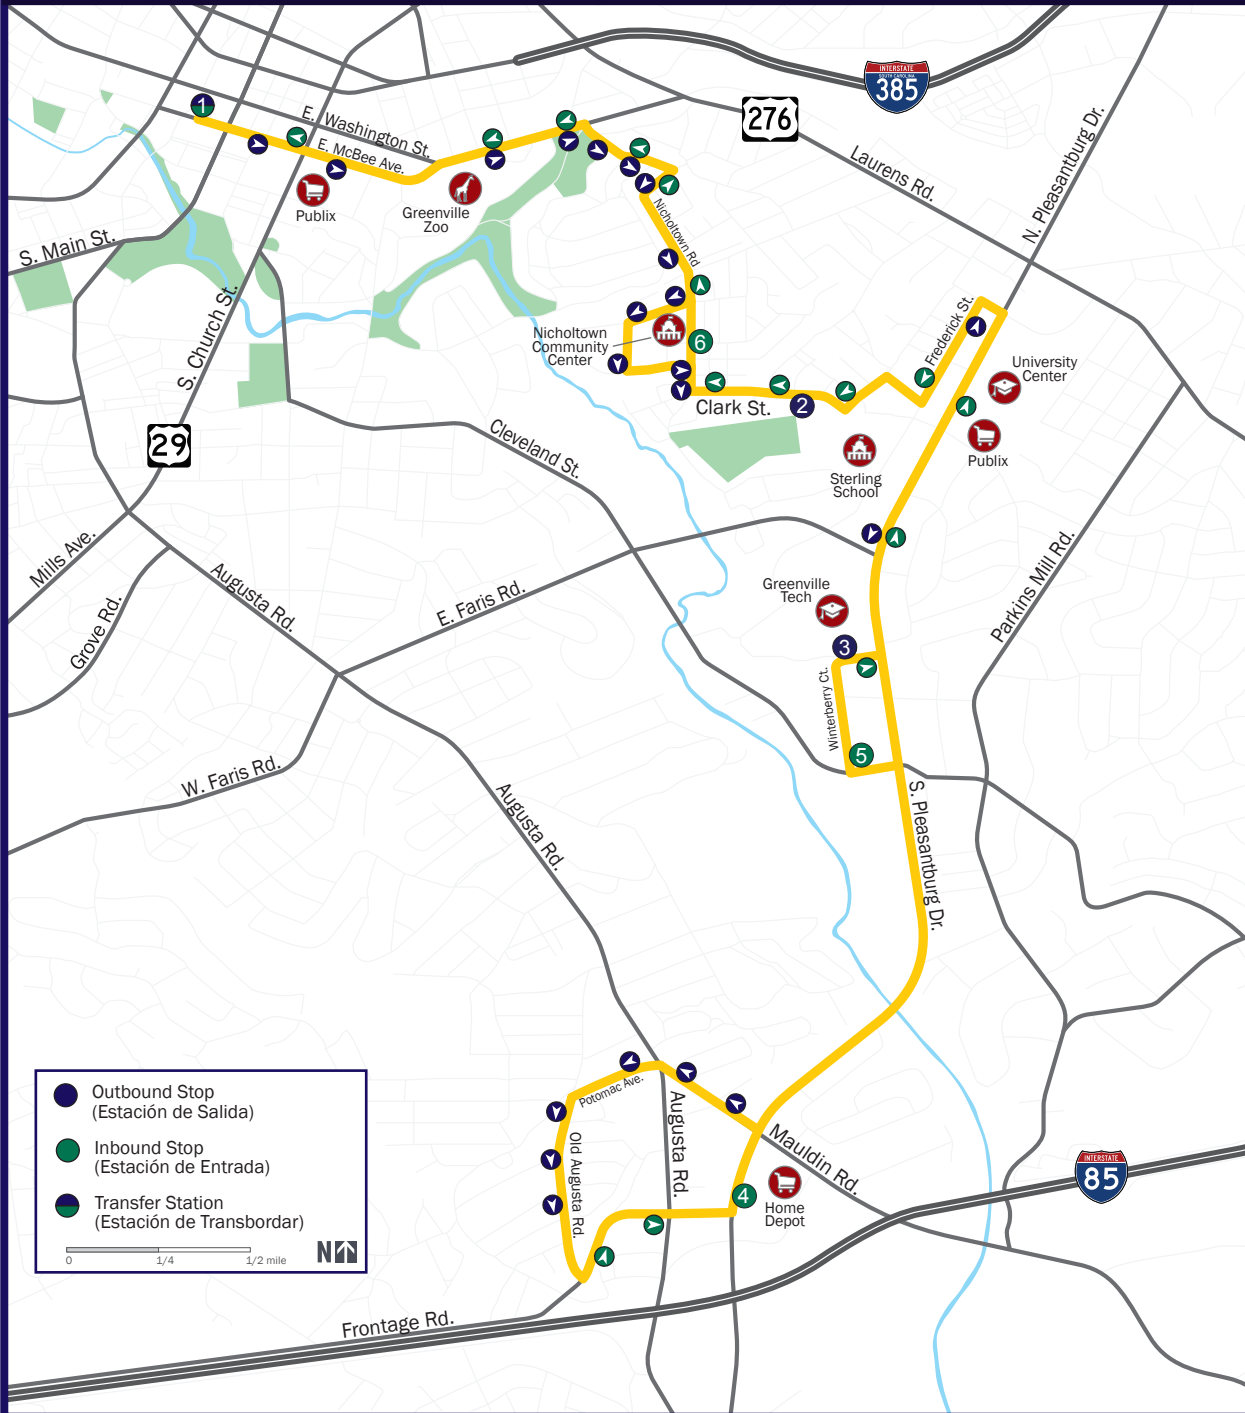

Route 501

From Greenlink Transit Center to Augusta Road via South Pleasantburg Drive

Monday - Friday (lunes - viernes)						
1	2	3	4	5	6	1
Greenlink Transit Center	Clark St. & McCullough Dr.	Greenville Tech Front Entrance	S. Pleasantburg Dr. & Mauldin Rd.	Cleveland St. & Winterberry Ct.	Nicholtown Community Center	Greenlink Transit Center
5:30a	5:43a	5:49a	6:01a	6:05a	6:16a	6:23a
6:30	6:43	6:49	7:01	7:05	7:16	7:23
7:30	7:43	7:49	8:01	8:05	8:16	8:23
8:30	8:43	8:49	9:01	9:05	9:16	9:23
9:30	9:43	9:49	10:01	10:05	10:16	10:23
10:30	10:43	10:49	11:01	11:05	11:16	11:23
11:30	11:43	11:49	12:01p	12:05p	12:16p	12:23p
12:30p	12:43p	12:49p	1:01	1:05	1:16	1:23
1:30	1:43	1:49	2:01	2:05	2:16	2:23
2:30	2:43	2:49	3:01	3:05	3:16	3:23
3:30	3:43	3:49	4:01	4:05	4:16	4:23
4:30	4:43	4:49	5:01	5:05	5:16	5:23
5:30	5:43	5:49	6:01	6:05	6:16	6:23
6:30	6:43	6:49	7:01	7:05	7:16	7:23

Saturday (sabado)						
1	2	3	4	5	6	1
Greenlink Transit Center	Clark St. & McCullough Dr.	Greenville Tech Front Entrance	S. Pleasantburg Dr. & Mauldin Rd.	Cleveland St. & Winterberry Ct.	Nicholtown Community Center	Greenlink Transit Center
8:30a	8:43a	8:49a	9:01a	9:05a	9:16a	9:23a
9:30	9:43	9:49	10:01	10:05	10:16	10:23
10:30	10:43	10:49	11:01	11:05	11:16	11:23
11:30	11:43	11:49	12:01p	12:05p	12:16p	12:23p
12:30p	12:43p	12:49p	1:01	1:05	1:16	1:23
1:30	1:43	1:49	2:01	2:05	2:16	2:23
2:30	2:43	2:49	3:01	3:05	3:16	3:23
3:30	3:43	3:49	4:01	4:05	4:16	4:23
4:30	4:43	4:49	5:01	5:05	5:16	5:23
5:30	5:43	5:49	6:01	6:05	6:16	6:23

This route does not operate on Sundays. (Esta ruta no opera los domingos.)